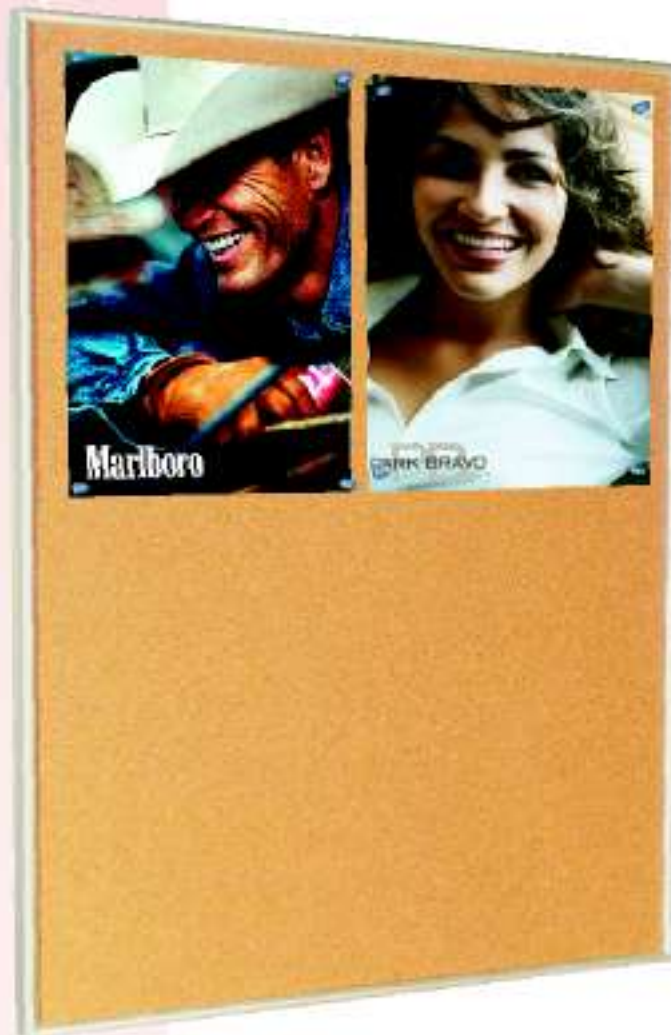

TABLEAU LIEGE 9 mm

FRAME BOARD WITH CORK 9 mm

19mm

Panneau en liège. Format 4xA4, 6xA4, 9xA4 and 12xA4. Utilisation verticale ou horizontale. Sachet de punaises inclu.

Frameboard has a cork backing. 4xA4, 6xA4, 9xA4 and 12xA4 paper capacity sizes are available and can be used both in portrait & landscape positions. Each unit includes a freeset of pins. It is practical use at Office, hospitals, home, school etc.