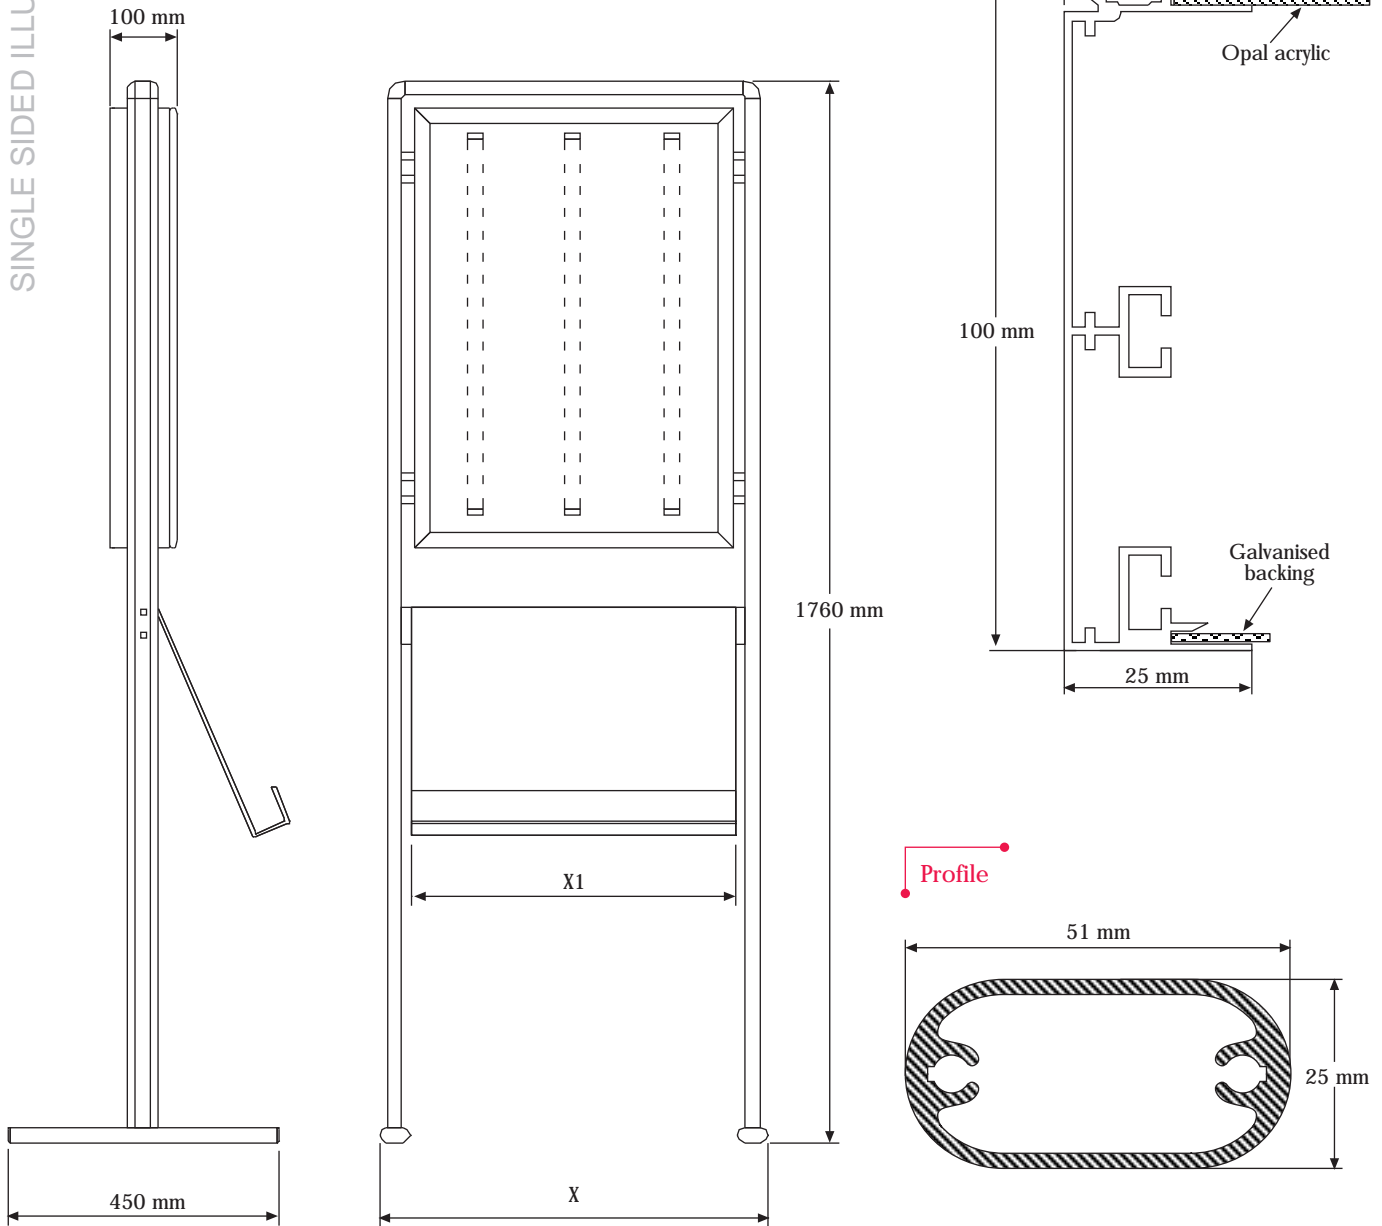

BOITE LUMINEUSE AUTOPORTANT (simple face)

SINGLE SIDED ILLUMINATED INFOBOARD

Cadre autoportant lumineux simple face. Possibilité de rajouter un porte-brochure (lutrin).

Single faced infoboard is designed as a light box. Height is 1760 mm and the width of the box is 100 mm mitred corner. Plexi shelf can be added if desired.

BOITE LUMINEUSE AUTOPORTANT (simple face)

SINGLE SIDED ILLUMINATED INFOBOARD

MATERIAL: Silver anodised aluminium				
SINGLE SIDED	POSTER SIZE	X	X1	LIGHTING
UIB305TNA1	594 X 841 mm	740 mm	440 mm	5 X 15W
UIB305TNB2	500 X 700 mm	646 mm	440 mm	2 X 18 W
UIB305TNB1	700 X 1000 mm	853 mm	660 mm	3 X 30 W

WEIGHT		PACKING SIZE
WITHOUT PACKING	WITH PACKING	*W X H X D
12,250 kg	13,750 kg	770 X 1780 X 130 mm
11,250 kg	12,750 kg	660 X 1780 X 130 mm
13,000 kg	15,000 kg	870 X 1780 X 130 mm

*W:Width H: Height D: Depth

SHELF: 4 mm acrylic	
SINGLE SIDED	CAPACITY
UYRI0001A4	1 X A4
UYRI0002A4	2 X A4
UYRI0003A4	3 X A4

Livré en kit avec la notice de montage. Câble électrique de 2 m (prêt à brancher).

Roulettes en option.

Wheels can be added as optional. The product is packed unassembled.