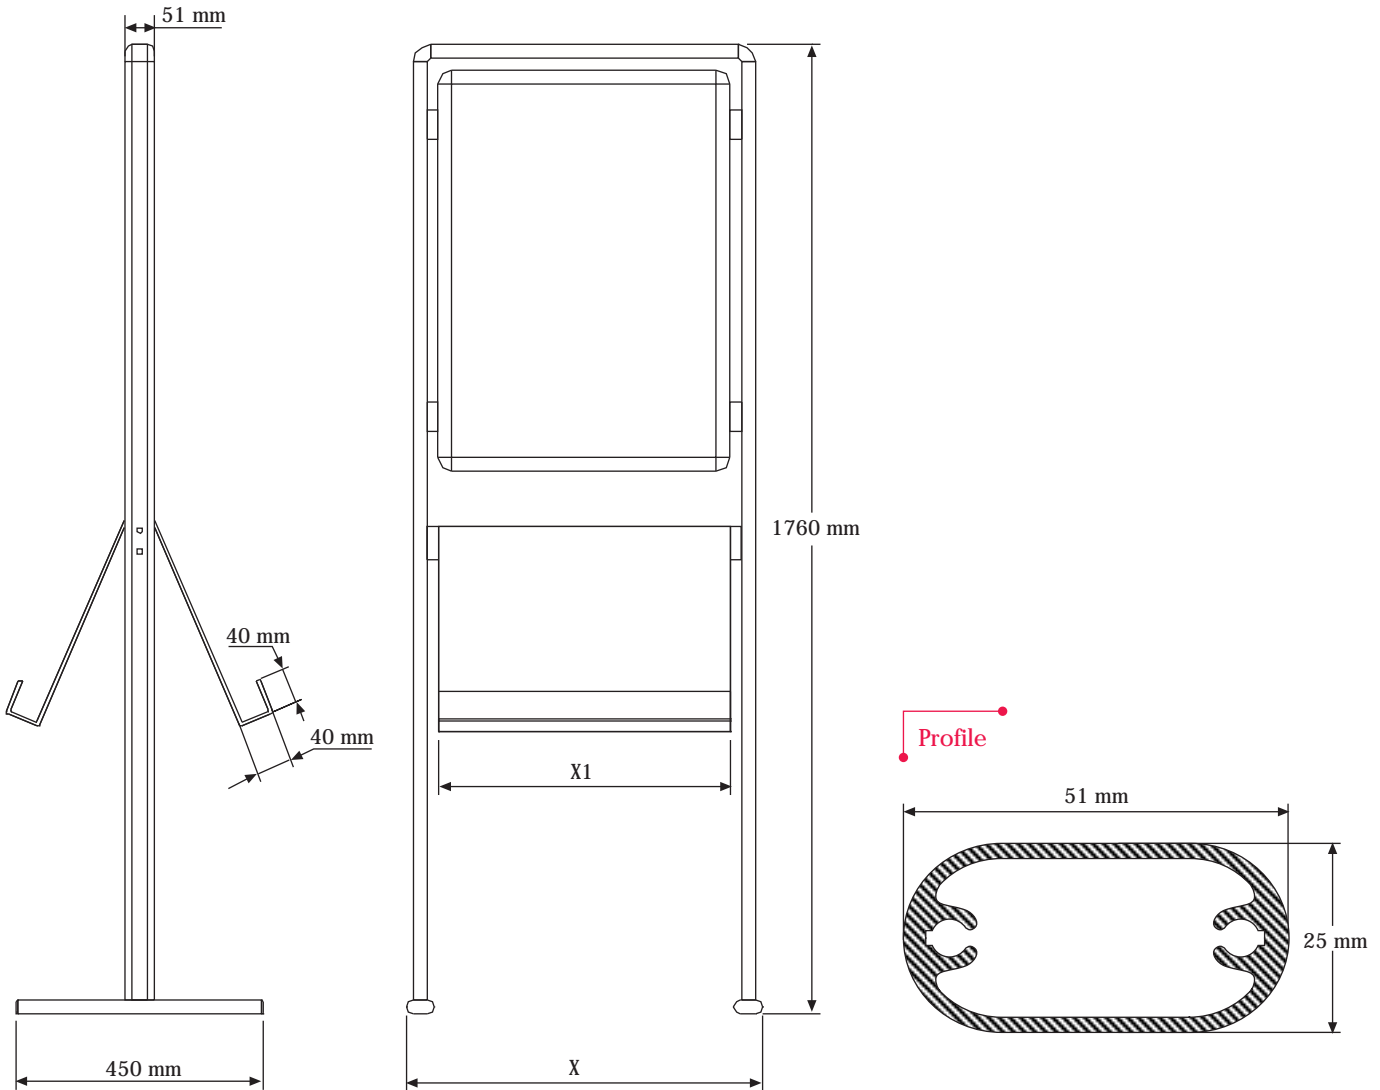

Cadre autoportant simple ou double faces. Film PVC anti-reflet. Possibilit  de rajouter un porte-brochure (lutrin) en simple ou double faces.

Double and single faced acrylic shelves and wheels can be added to the infoboards.

Infoboards have single or double faced alternatives.

Anti-reflex PVC cover is present in each unit.

CADRE CLIC-CLAC AUTO-PORTANT

INFOBOARD

MATERIAL: Silver anodised aluminium				WEIGHT		PACKING SIZE	SHELF: 4 mm acrylic	
SINGLE SIDED	POSTER SIZE	X	X1	WITHOUT PACKING	WITH PACKING	*W X H X D	SINGLE SIDED	CAPACITY
UIB200TNA1	594 X 841 mm	740 mm	440 mm	7,750 kg	9,250 kg	770 X 1780 X 70 mm	UYRID001A4	1 X A4
UIB200TNB2	500 X 700 mm	646 mm	440 mm	5,750 kg	7,250 kg	660 X 1780 X 70 mm	UYRID002A4	2 X A4
UIB200TNB1	700 X 1000 mm	853 mm	660 mm	9,000 kg	11,000 kg	870 X 1780 X 70 mm	UYRID003A4	3 X A4

MATERIAL: Silver anodised aluminium				WEIGHT		PACKING SIZE	SHELF: 4 mm acrylic	
DOUBLE SIDED	POSTER SIZE	X	X1	WITHOUT PACKING	WITH PACKING	*W X H X D	DOUBLE SIDED	CAPACITY
UIB200CNA1	594 X 841 mm	740 mm	440 mm	9,750 kg	11,250 kg	770 X 1780 X 70 mm	UYRC001A4	2 X A4
UIB200CNB2	500 X 700 mm	646 mm	440 mm	7,100 kg	8,620 kg	660 X 1780 X 70 mm	UYRC002A4	4 X A4
UIB200CNB1	700 X 1000 mm	853 mm	660 mm	12,000 kg	13,750 kg	870 X 1780 X 70 mm	UYRC003A4	6 X A4

*W:Width H: Height D: Depth

Article livré en kit avec la notice de montage. Roulettes en option.
Wheels can be added as optional. The product is packed unassembled.